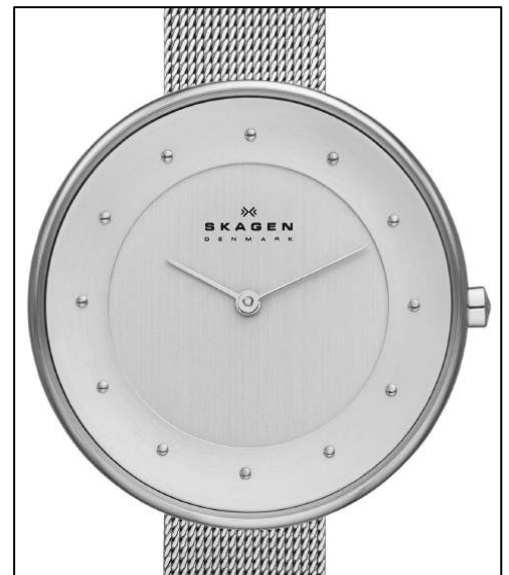

SKAGEN

CORPORATE MARKETS
2017-2018
Expires February 2018